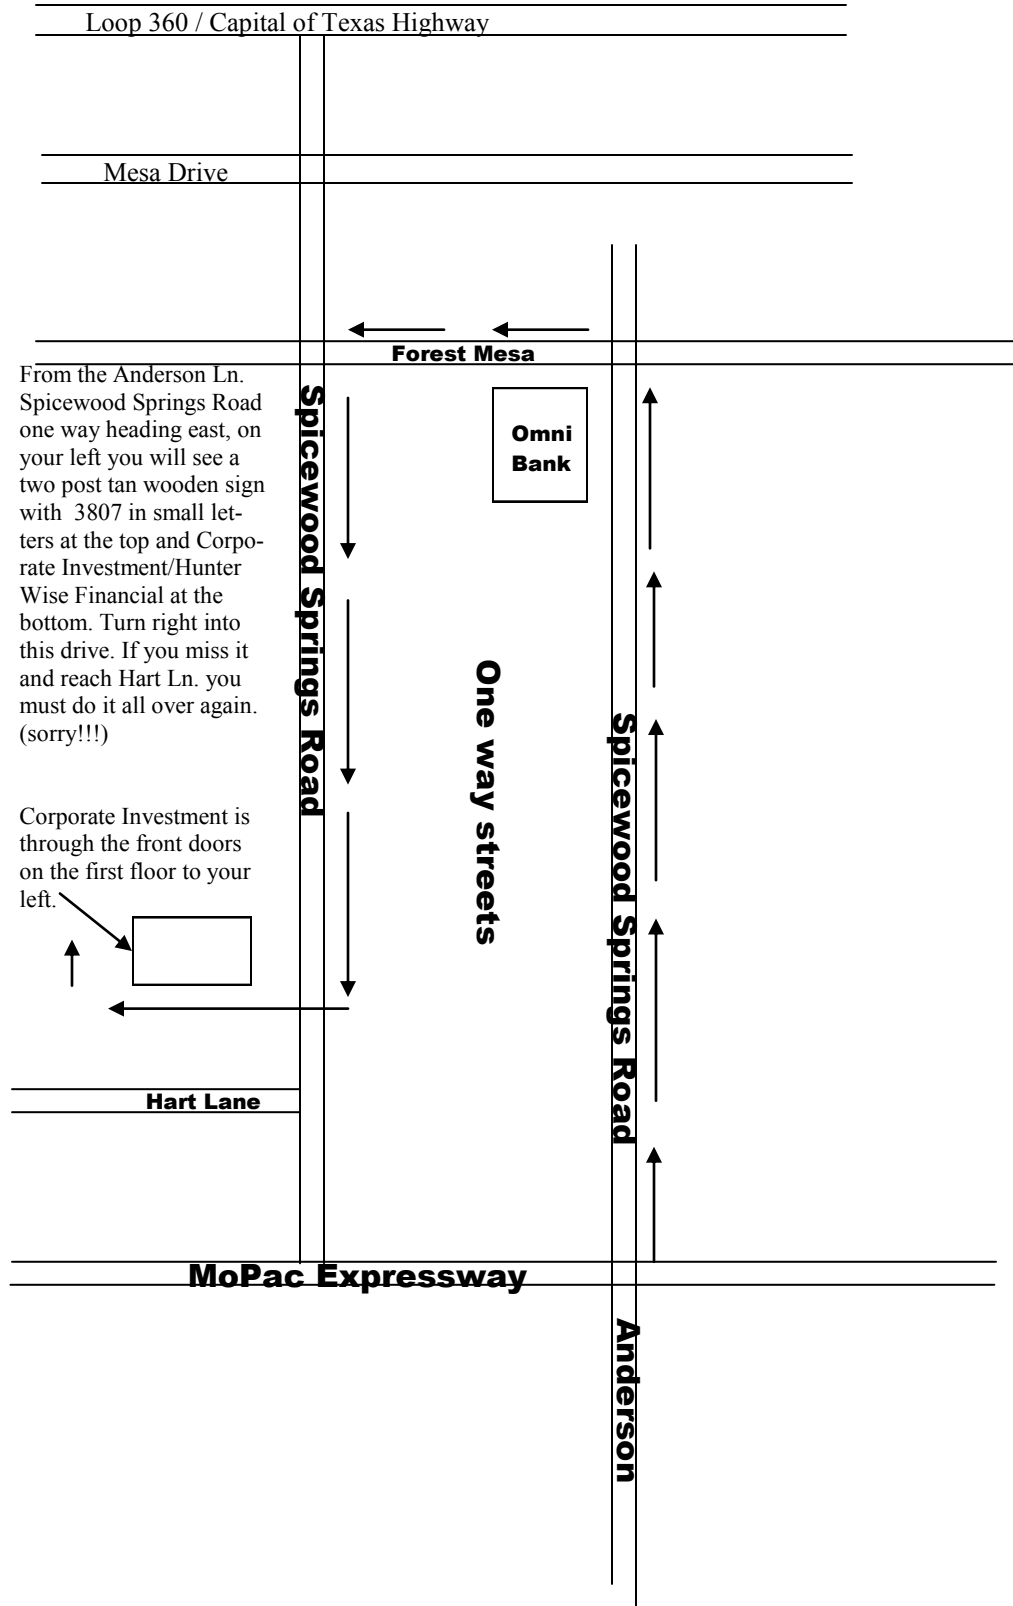

**Directions to Corporate Investment  
3807 Spicewood Springs Road, Suite 102  
Austin, TX 78759; 512-346-4444**

Take the Anderson Lane / Spicewood Springs Road exit off of MoPac or from Loop 360/Capital of Texas Highway take Spicewood Springs Road heading east between Loop 360 and MoPac.

From the Anderson Ln. Spicewood Springs Road one way heading east, on your left you will see a two post tan wooden sign with 3807 in small letters at the top and Corporate Investment/Hunter Wise Financial at the bottom. Turn right into this drive. If you miss it and reach Hart Ln. you must do it all over again. (sorry!!!)